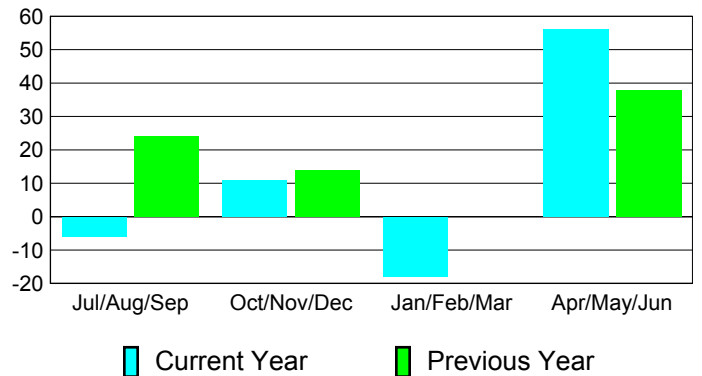

**Membership Results
2010-2011**

**Membership
2009-2010**

Month	Net Memb Goal	Actual New Memb	Actual Dropped Memb	Gain/Loss of Memb	Gain/Loss of Memb
Jul/Aug/Sep	17	3	-9	-6	24
Oct/Nov/Dec	5	17	-6	11	14
Jan/Feb/Mar	10	1	-19	-18	0
Apr/May/June	10	102	-46	56	38
Totals	42	123	-80	43	76

Membership Results 2010-2011

Goal, New, Dropped, Gain/Loss

Comparison of Membership Gain/Loss

Current Year Compared to the Previous Year

Gender Comparison 2010-2011

Jul/Aug/Sep

Oct/Nov/Dec

Jan/Feb/Mar