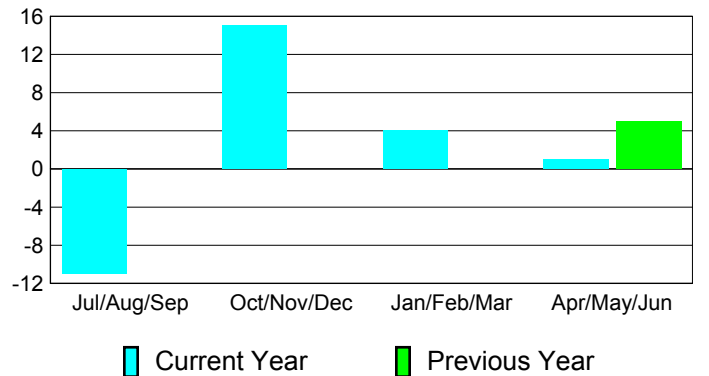

**Membership Results
2010-2011**

**Membership
2009-2010**

Month	Net Memb Goal	Actual New Memb	Actual Dropped Memb	Gain/Loss of Memb	Gain/Loss of Memb
Jul/Aug/Sep	3	2	-13	-11	0
Oct/Nov/Dec	5	15	0	15	0
Jan/Feb/Mar	25	4	0	4	0
Apr/May/Jun	0	1	0	1	5
Totals	33	22	-13	9	5

Membership Results 2010-2011

Goal, New, Dropped, Gain/Loss

Comparison of Membership Gain/Loss

Current Year Compared to the Previous Year

Gender Comparison 2010-2011

Jul/Aug/Sep

Oct/Nov/Dec

Jan/Feb/Mar