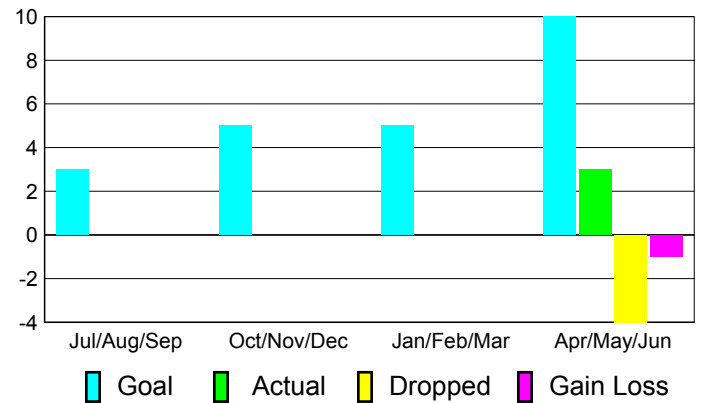

Membership Results 2010-2011

Goal, New, Dropped, Gain/Loss

Comparison of Membership Gain/Loss

Current Year Compared to the Previous Year