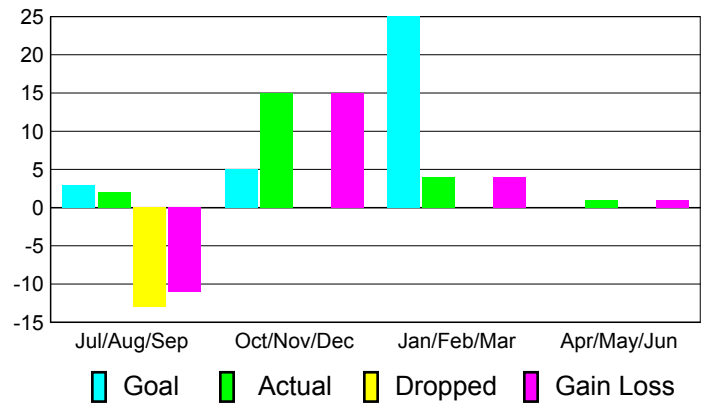

Membership Results 2010-2011

Goal, New, Dropped, Gain/Loss

Comparison of Membership Gain/Loss

Current Year Compared to the Previous Year