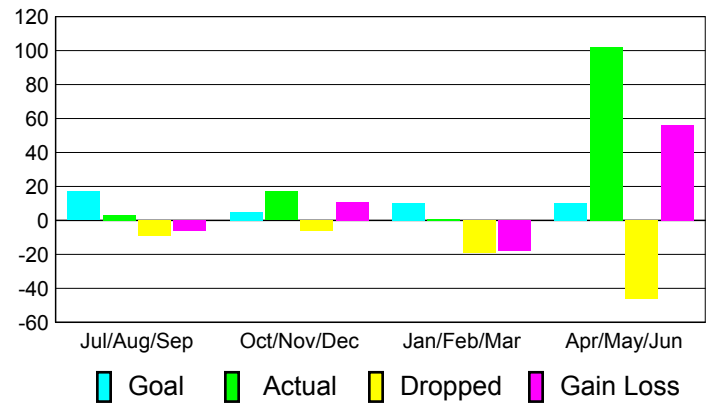

Membership Results 2010-2011

Goal, New, Dropped, Gain/Loss

Comparison of Membership Gain/Loss

Current Year Compared to the Previous Year