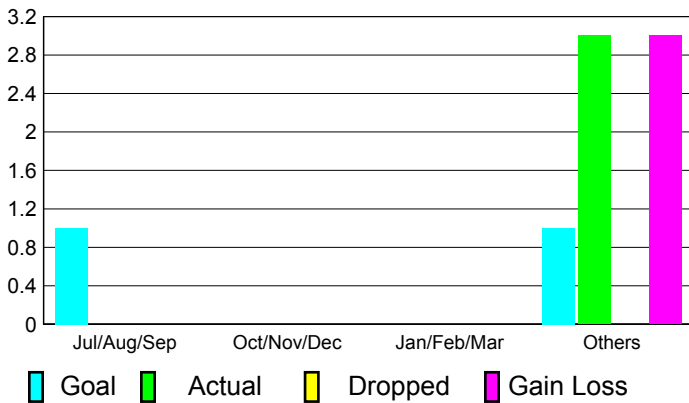

2010-2011 GMT Reports for District (or Undistricted) **District 204 GUAM**

GMT: **Doctor DATUK K NAGARATN**. Location: **GUAM**

GMT CA: **5**

CLUBS

**Club Results
2010-2011**

**Clubs
2009-2010**

Month	New Club Goal	Actual New Clubs	Actual Dropped Clubs	Gain/Loss of Clubs	Gain/Loss of Clubs
Jul/Aug/Sep	1	0	0	0	0
Oct/Nov/Dec	0	0	0	0	0
Jan/Feb/Mar	0	0	0	0	0
Apr/May/June	1	3	0	3	0
Totals	2	3	0	3	0

Club Results 2010-2011

Goal, New, Dropped, Gain/Loss

Comparison of Club Gain/Loss

Current Year Compared to the Previous Year

YTD Status Quo Clubs 2010-2011

Status Quo Clubs Compared to Status Quo Members

MEMBERSHIP

Clubs
2009-2010

Month	New Club Goal	Actual New Clubs	Actual Dropped Clubs	Gain/Loss of Clubs	Gain/Loss of Clubs
Jul/Aug/Sep	0	0	0	0	0
Oct/Nov/Dec	0	0	0	0	0
Jan/Feb/Mar	0	0	0	0	0
Apr/May/June	1	0	0	0	0
Totals	1	0	0	0	0