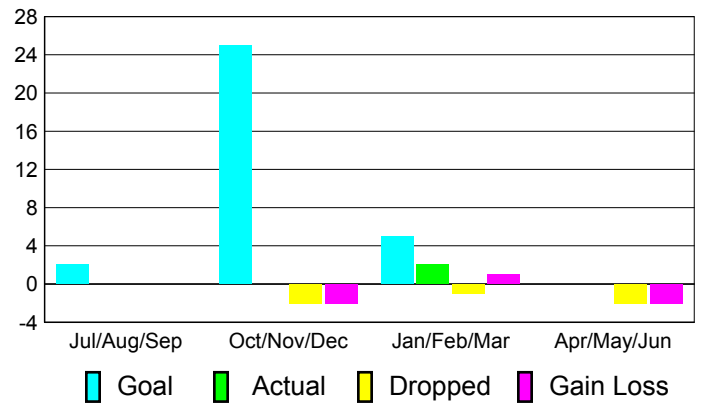

**Clubs
2009-2010**

Month	New Club Goal	Actual New Clubs	Actual Dropped Clubs	Gain/Loss of Clubs	Gain/Loss of Clubs
Jul/Aug/Sep	0	0	0	0	0
Oct/Nov/Dec	1	0	0	0	0
Jan/Feb/Mar	0	0	0	0	0
Apr/May/Jun	0	0	0	0	0
Totals	1	0	0	0	0

Club Results 2010-2011

Goal, New, Dropped, Gain/Loss

MEMBERSHIP

**Membership Results
2010-2011**

**Membership
2009-2010**

Month	Net Memb Goal	Actual New Memb	Actual Dropped Memb	Gain/Loss of Memb	Gain/Loss of Memb
Jul/Aug/Sep	2	0	0	0	4
Oct/Nov/Dec	25	0	-2	-2	0
Jan/Feb/Mar	5	2	-1	1	-1
Apr/May/Jun	0	0	-2	-2	2
Totals	32	2	-5	-3	5

Membership Results 2010-2011

Goal, New, Dropped, Gain/Loss

Comparison of Club Gain/Loss

Current Year Compared to the Previous Year

Comparison of Membership Gain/Loss

Current Year Compared to the Previous Year

YTD Status Quo Clubs 2010-2011

Status Quo Clubs Compared to Status Quo Members

Gender Comparison 2010-2011

Jul/Aug/Sep

Oct/Nov/Dec

Jan/Feb/Mar

Apr/May/Jun

Male