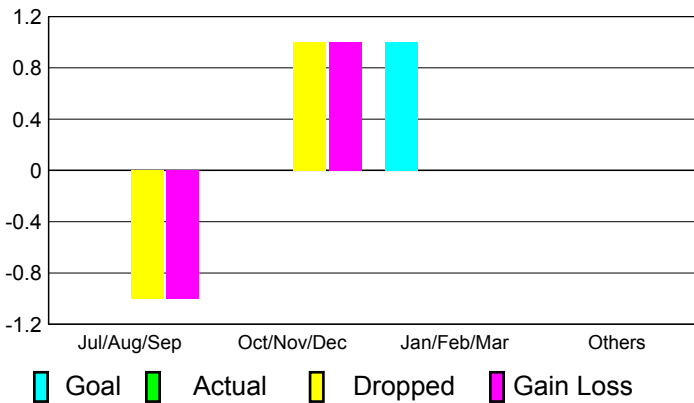

YTD Status Quo Clubs 2010-2011

Status Quo Clubs Compared to Status Quo Members

Gender Comparison 2010-2011

Jul/Aug/Sep

Oct/Nov/Dec

Jan/Feb/Mar

Apr/May/Jun

Male

Female

2010-2011 GMT Reports for District (or Undistricted) **District 204 CNMI**

GMT: **Doctor DATUK K NAGARATN**. Location: **CNMI**

GMT CA: **5**

CLUBS

**Club Results
2010-2011**

**Clubs
2009-2010**

Month	New Club Goal	Actual New Clubs	Actual Dropped Clubs	Gain/Loss of Clubs	Gain/Loss of Clubs
Jul/Aug/Sep	0	0	-1	-1	0
Oct/Nov/Dec	0	0	1	1	0
Jan/Feb/Mar	1	0	0	0	0
Apr/May/Jun	0	0	0	0	0
Totals	1	0	0	0	0

Club Results 2010-2011

Goal, New, Dropped, Gain/Loss

Comparison of Club Gain/Loss

Current Year Compared to the Previous Year

YTD Status Quo Clubs 2010-2011

Status Quo Clubs Compared to Status Quo Members

MEMBERSHIP