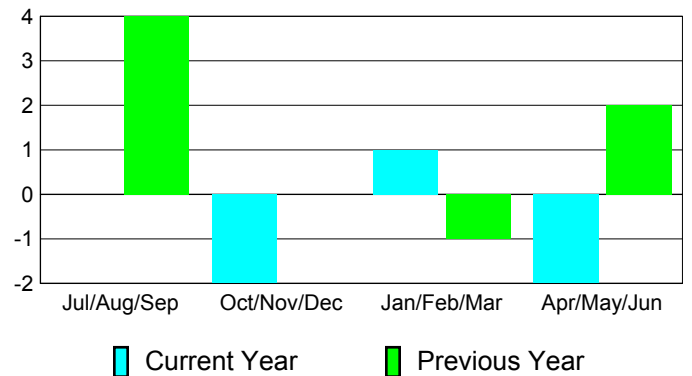

Club Results 2010-2011

Goal, New, Dropped, Gain/Loss

MEMBERSHIP

**Membership Results
2010-2011**

**Membership
2009-2010**

Month	Net Memb Goal	Actual New Memb	Actual Dropped Memb	Gain/Loss of Memb	Gain/Loss of Memb
Jul/Aug/Sep	2	0	0	0	4
Oct/Nov/Dec	25	0	-2	-2	0
Jan/Feb/Mar	5	2	-1	1	-1
Apr/May/Jun	0	0	-2	-2	2
Totals	32	2	-5	-3	5

Membership Results 2010-2011

Goal, New, Dropped, Gain/Loss

Comparison of Club Gain/Loss

Current Year Compared to the Previous Year

Comparison of Membership Gain/Loss

Current Year Compared to the Previous Year

YTD Status Quo Clubs 2010-2011

Status Quo Clubs Compared to Status Quo Members

Gender Comparison 2010-2011

Jul/Aug/Sep

Oct/Nov/Dec

Jan/Feb/Mar

Apr/May/Jun

Male