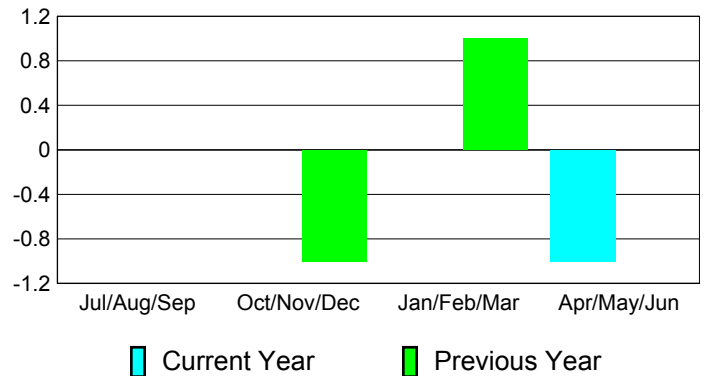

Club Results 2010-2011

Goal, New, Dropped, Gain/Loss

Comparison of Club Gain/Loss

Current Year Compared to the Previous Year

YTD Status Quo Clubs 2010-2011

Status Quo Clubs Compared to Status Quo Members

MEMBERSHIP

Membership Results
2010-2011

Membership
2009-2010

Month	Net Memb Goal	Actual New Memb	Actual Dropped Memb	Gain/Loss of Memb	Gain/Loss of Memb
Jul/Aug/Sep	3	0	0	0	0
Oct/Nov/Dec	5	0	0	0	-1
Jan/Feb/Mar	5	0	0	0	1
Apr/May/June	10	3	-4	-1	0
Totals	23	3	-4	-1	0

Membership Results 2010-2011

Goal, New, Dropped, Gain/Loss

Comparison of Membership Gain/Loss

Current Year Compared to the Previous Year

Gender Comparison 2010-2011

Jul/Aug/Sep

Oct/Nov/Dec

Jan/Feb/Mar

Apr/May/June

Male

Female